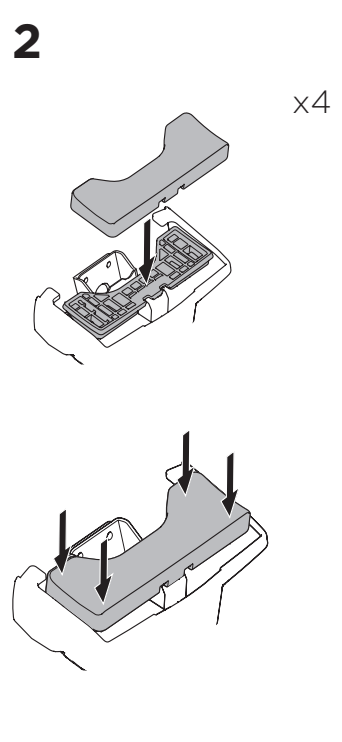

1

Kit 145310

AUDI Q4 Sportback e-tron, 5-dr SUV, 22-

ISO 11154-E

Bring your life
thule.com

THULE WingBar Evo	THULE WingBar Edge	THULE WingBar	THULE SquareBar Evo	Evo X (scale)	Edge X (scale)
AUDI Q4 Sportback e-tron, 5-dr SUV, 22-				47,5	B
THULE ProBar Evo	THULE SlideBar Evo			X (mm/inch)	
AUDI Q4 Sportback e-tron, 5-dr SUV, 22-				1126 mm / 44 3/8"	

THULE WingBar Evo	THULE WingBar Edge	THULE WingBar	THULE SquareBar Evo	Evo Y (scale)	Edge Y (scale)
AUDI Q4 Sportback e-tron, 5-dr SUV, 22-				43	K
THULE ProBar Evo	THULE SlideBar Evo			Y (mm/inch)	
AUDI Q4 Sportback e-tron, 5-dr SUV, 22-				1081 mm / 42 1/2"	

	W (mm/inch)	Z (mm/inch)
AUDI Q4 Sportback e-tron, 5-dr SUV, 22-	715 mm / 28 1/8"	410 mm / 16 1/8"