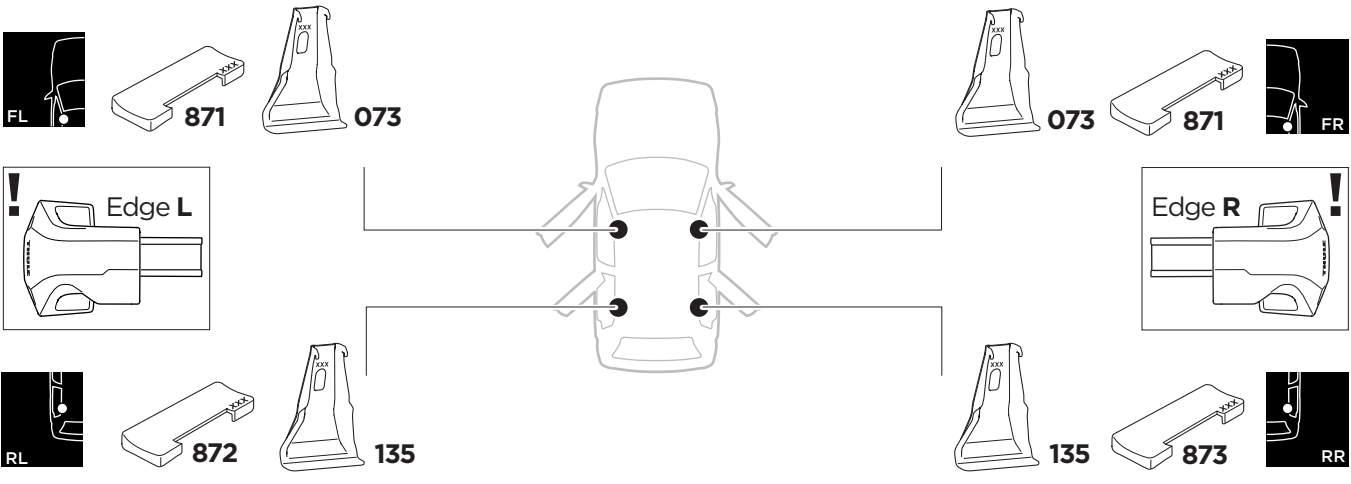

1

Kit 145310

AUDI Q4 Sportback e-tron, 5-dr SUV, 22-

ISO 11154-E

Bring your life
thule.com

THULE WingBar Evo	THULE WingBar Edge	THULE WingBar	THULE SquareBar Evo	Evo X (scale)	Edge X (scale)
AUDI Q4 Sportback e-tron, 5-dr SUV, 22-				47,5	B
THULE ProBar Evo	THULE SlideBar Evo			X (mm/inch)	
AUDI Q4 Sportback e-tron, 5-dr SUV, 22-				1126 mm / 44 3/8"	

THULE WingBar Evo	THULE WingBar Edge	THULE WingBar	THULE SquareBar Evo	Evo Y (scale)	Edge Y (scale)
AUDI Q4 Sportback e-tron, 5-dr SUV, 22-				43	K
THULE ProBar Evo	THULE SlideBar Evo			Y (mm/inch)	
AUDI Q4 Sportback e-tron, 5-dr SUV, 22-				1081 mm / 42 1/2"	

	W (mm/inch)	Z (mm/inch)
AUDI Q4 Sportback e-tron, 5-dr SUV, 22-	715 mm / 28 1/8"	410 mm / 16 1/8"