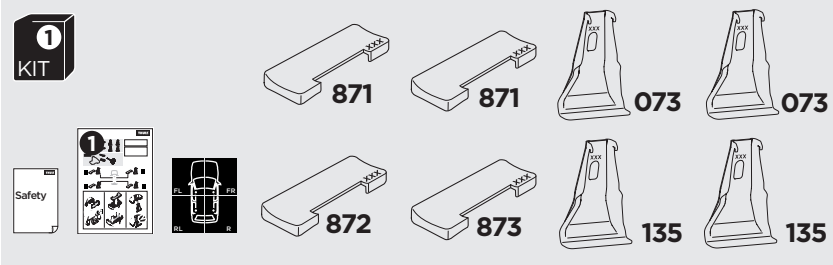

1

Kit 145310

AUDI Q4 Sportback e-tron, 5-dr SUV, 22-

ISO 11154-E

Bring your life
thule.com

THULE WingBar Evo	THULE WingBar Edge	THULE WingBar	THULE SquareBar Evo	Evo X (scale)	Edge X (scale)
AUDI Q4 Sportback e-tron, 5-dr SUV, 22-				47,5	B
THULE ProBar Evo	THULE SlideBar Evo			X (mm/inch)	
AUDI Q4 Sportback e-tron, 5-dr SUV, 22-				1126 mm / 44 3/8"	

THULE WingBar Evo	THULE WingBar Edge	THULE WingBar	THULE SquareBar Evo	Evo Y (scale)	Edge Y (scale)
AUDI Q4 Sportback e-tron, 5-dr SUV, 22-				43	K
THULE ProBar Evo	THULE SlideBar Evo			Y (mm/inch)	
AUDI Q4 Sportback e-tron, 5-dr SUV, 22-				1081 mm / 42 1/2"	

	W (mm/inch)	Z (mm/inch)
AUDI Q4 Sportback e-tron, 5-dr SUV, 22-	715 mm / 28 1/8"	410 mm / 16 1/8"