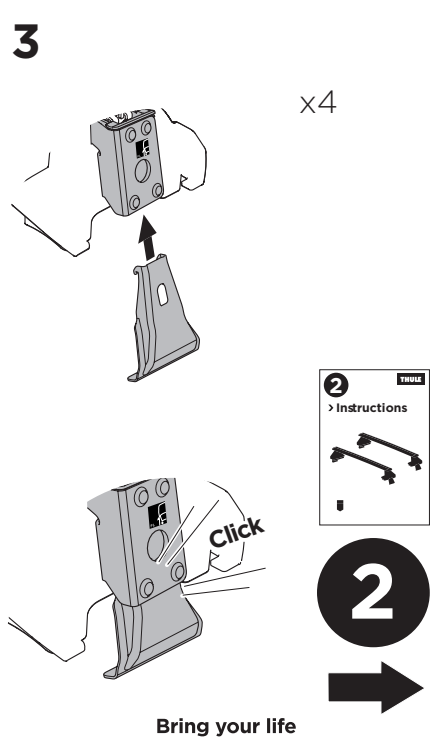

1

Kit 145310

AUDI Q4 Sportback e-tron, 5-dr SUV, 22-

ISO 11154-E

Bring your life
thule.com

THULE WingBar Evo	THULE WingBar Edge	THULE WingBar	THULE SquareBar Evo	Evo X (scale)	Edge X (scale)
AUDI Q4 Sportback e-tron, 5-dr SUV, 22-				47,5	B
THULE ProBar Evo	THULE SlideBar Evo			X (mm/inch)	
AUDI Q4 Sportback e-tron, 5-dr SUV, 22-				1126 mm / 44 3/8"	

THULE WingBar Evo	THULE WingBar Edge	THULE WingBar	THULE SquareBar Evo	Evo Y (scale)	Edge Y (scale)
AUDI Q4 Sportback e-tron, 5-dr SUV, 22-				43	K
THULE ProBar Evo	THULE SlideBar Evo			Y (mm/inch)	
AUDI Q4 Sportback e-tron, 5-dr SUV, 22-				1081 mm / 42 1/2"	

	W (mm/inch)	Z (mm/inch)
AUDI Q4 Sportback e-tron, 5-dr SUV, 22-	715 mm / 28 1/8"	410 mm / 16 1/8"