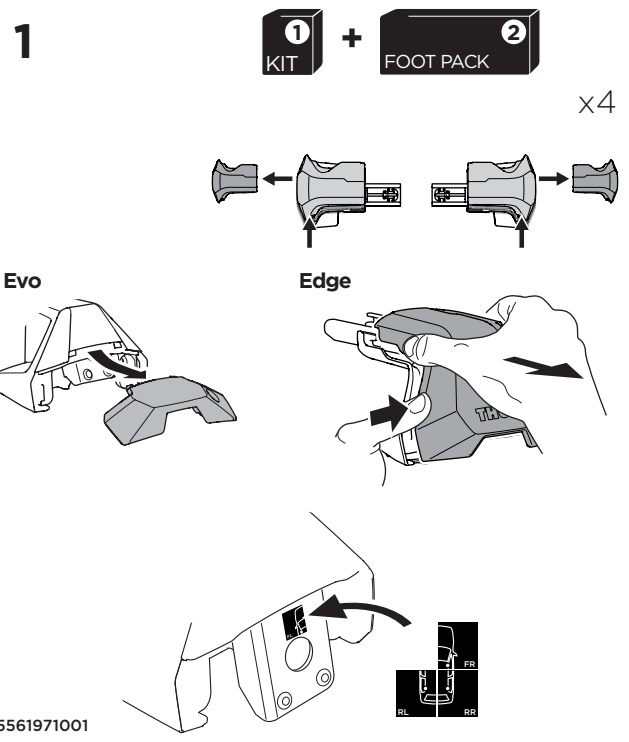

1

Kit 145310

AUDI Q4 Sportback e-tron, 5-dr SUV, 22-

ISO 11154-E

Bring your life
thule.com

THULE WingBar Evo	THULE WingBar Edge	THULE WingBar	THULE SquareBar Evo	Evo X (scale)	Edge X (scale)
AUDI Q4 Sportback e-tron, 5-dr SUV, 22-				47,5	B
THULE ProBar Evo	THULE SlideBar Evo			X (mm/inch)	
AUDI Q4 Sportback e-tron, 5-dr SUV, 22-				1126 mm / 44 3/8"	

THULE WingBar Evo	THULE WingBar Edge	THULE WingBar	THULE SquareBar Evo	Evo Y (scale)	Edge Y (scale)
AUDI Q4 Sportback e-tron, 5-dr SUV, 22-				43	K
THULE ProBar Evo	THULE SlideBar Evo			Y (mm/inch)	
AUDI Q4 Sportback e-tron, 5-dr SUV, 22-				1081 mm / 42 1/2"	

	W (mm/inch)	Z (mm/inch)
AUDI Q4 Sportback e-tron, 5-dr SUV, 22-	715 mm / 28 1/8"	410 mm / 16 1/8"