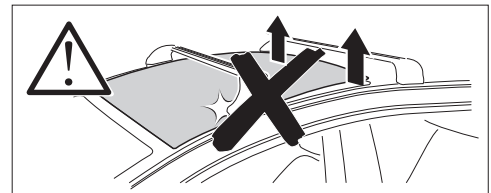

1

Kit 145310

AUDI Q4 Sportback e-tron, 5-dr SUV, 22-

ISO 11154-E

Bring your life
thule.com

THULE WingBar Evo	THULE WingBar Edge	THULE WingBar	THULE SquareBar Evo	Evo X (scale)	Edge X (scale)
AUDI Q4 Sportback e-tron, 5-dr SUV, 22-				47,5	B
THULE ProBar Evo	THULE SlideBar Evo			X (mm/inch)	
AUDI Q4 Sportback e-tron, 5-dr SUV, 22-				1126 mm / 44 3/8"	

THULE WingBar Evo	THULE WingBar Edge	THULE WingBar	THULE SquareBar Evo	Evo Y (scale)	Edge Y (scale)
AUDI Q4 Sportback e-tron, 5-dr SUV, 22-				43	K
THULE ProBar Evo	THULE SlideBar Evo			Y (mm/inch)	
AUDI Q4 Sportback e-tron, 5-dr SUV, 22-				1081 mm / 42 1/2"	

	W (mm/inch)	Z (mm/inch)
AUDI Q4 Sportback e-tron, 5-dr SUV, 22-	715 mm / 28 1/8"	410 mm / 16 1/8"